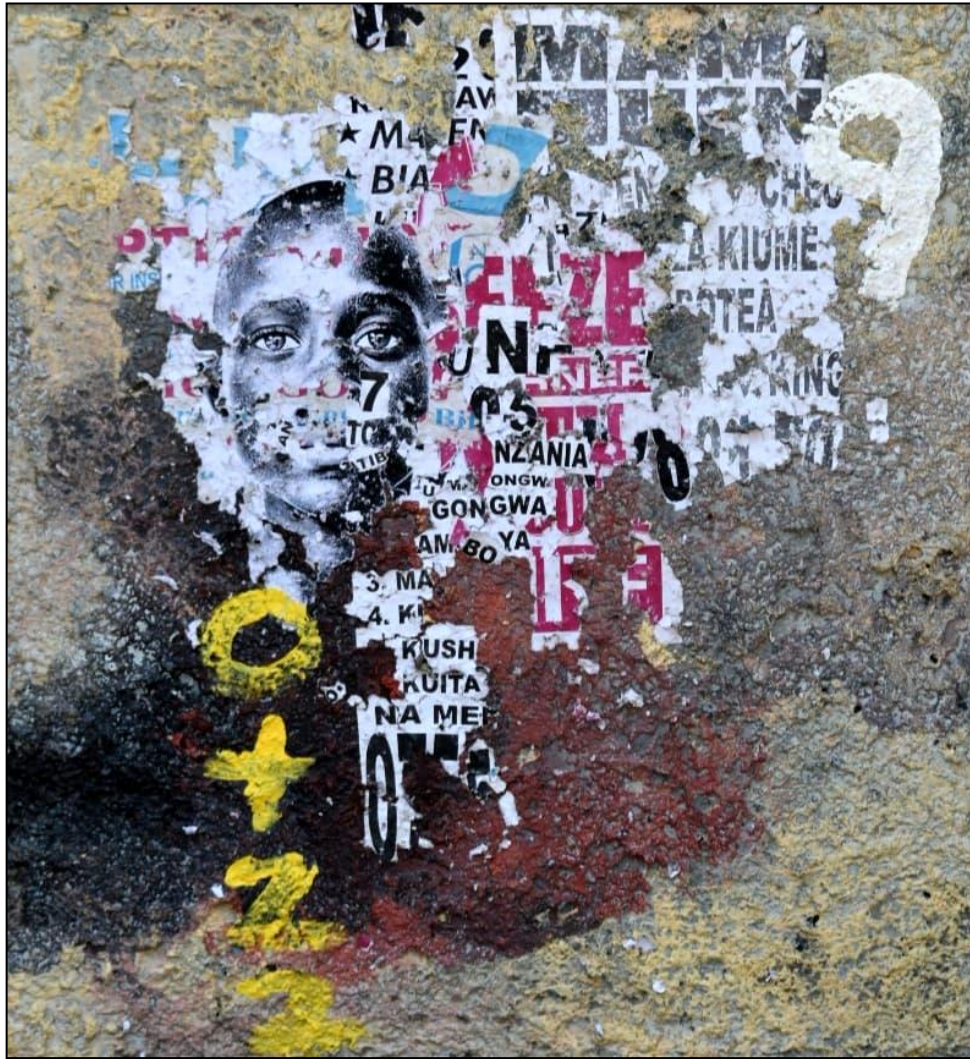

The Watchers 2

Mixed Media on Canvas | 56cm x 60cm

USD 1,250