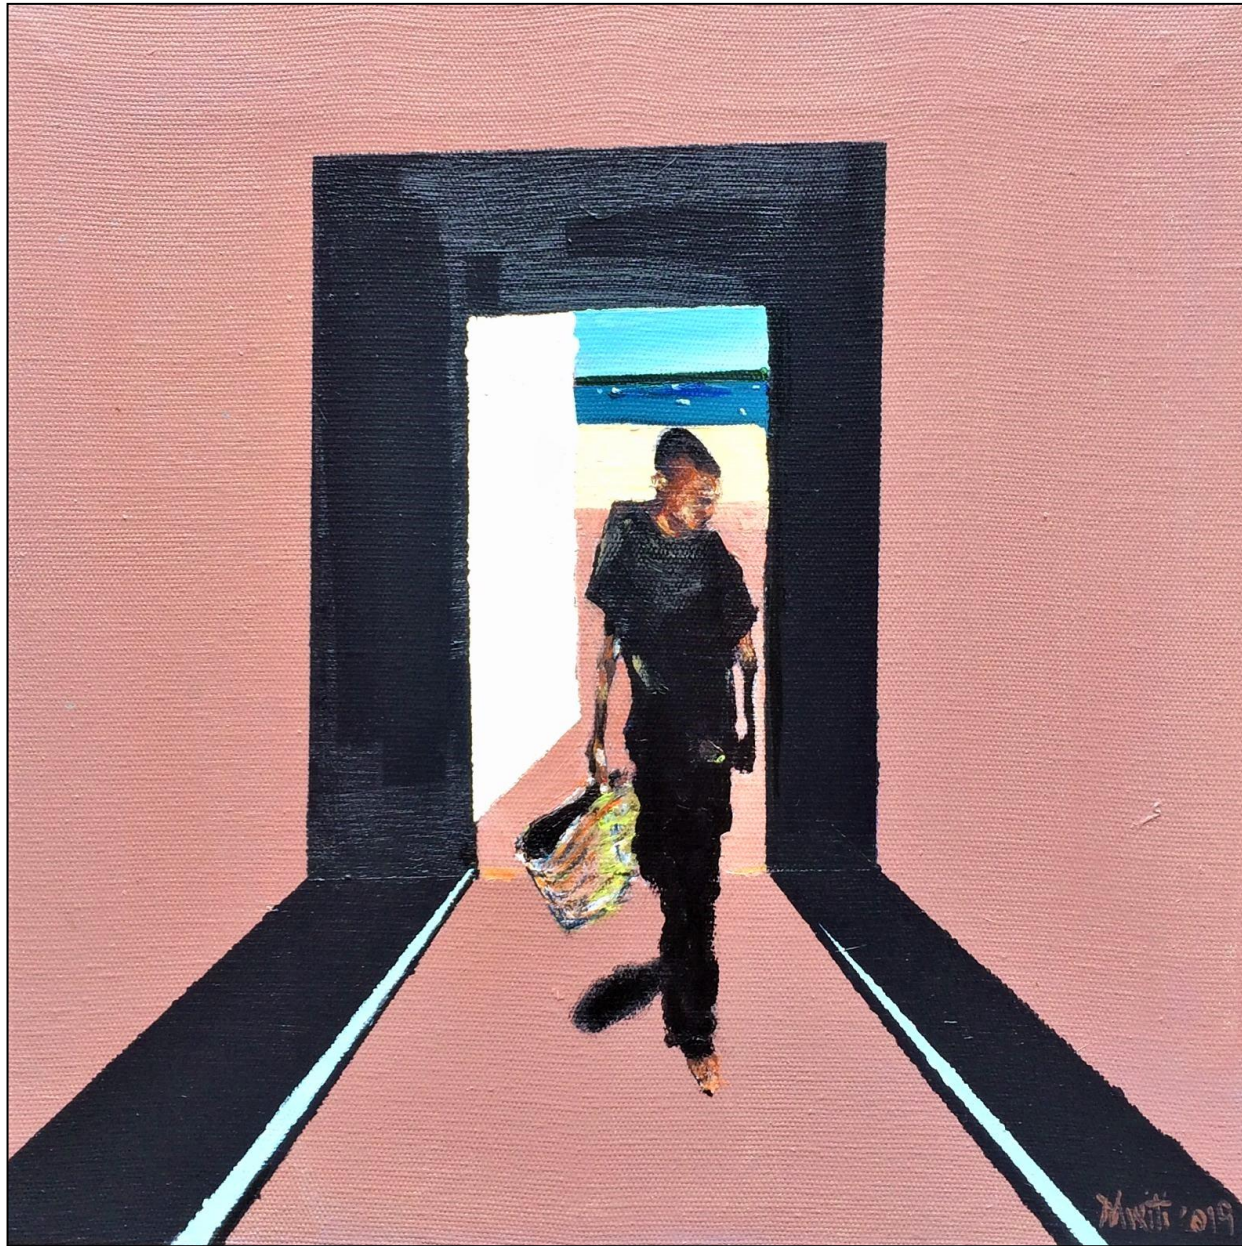

The Evening
Acrylic On Canvas | 40cm x 40m
USD 500

To The Market
Acrylic On Canvas | 40cm x 40cm
USD 500