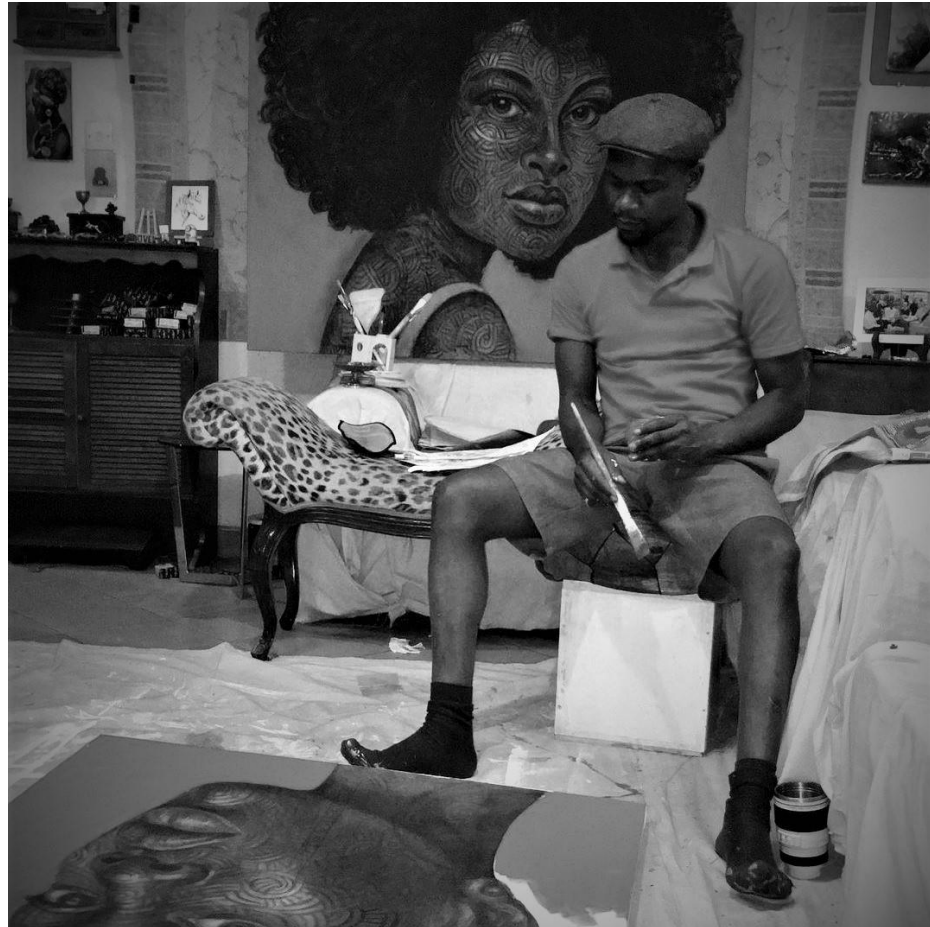

Biko

Mixed Media on Canvas | 34cm x 34cm

USD 850

Duka

Mixed Media on Canvas | 34cm x 34cm
USD 850

STEVE NYAGA (KENYA)

[Back To Top](#)

African Beauty Series 1
Pastel, Charcoal on Canvas | 50cm x 500cm
USD 750

African Beauty Series 2
Pastel, Charcoal on Canvas | 50cm x 50cm
USD 750

African Beauty Series 3
Pastel, Charcoal on Canvas | 50cm x 50cm
USD 750

YASSIR ALI (SUDAN)

[Back To Top](#)

Untitled 41

Mixed Media on Canvas | 60cm x 60cm
USD 1,270