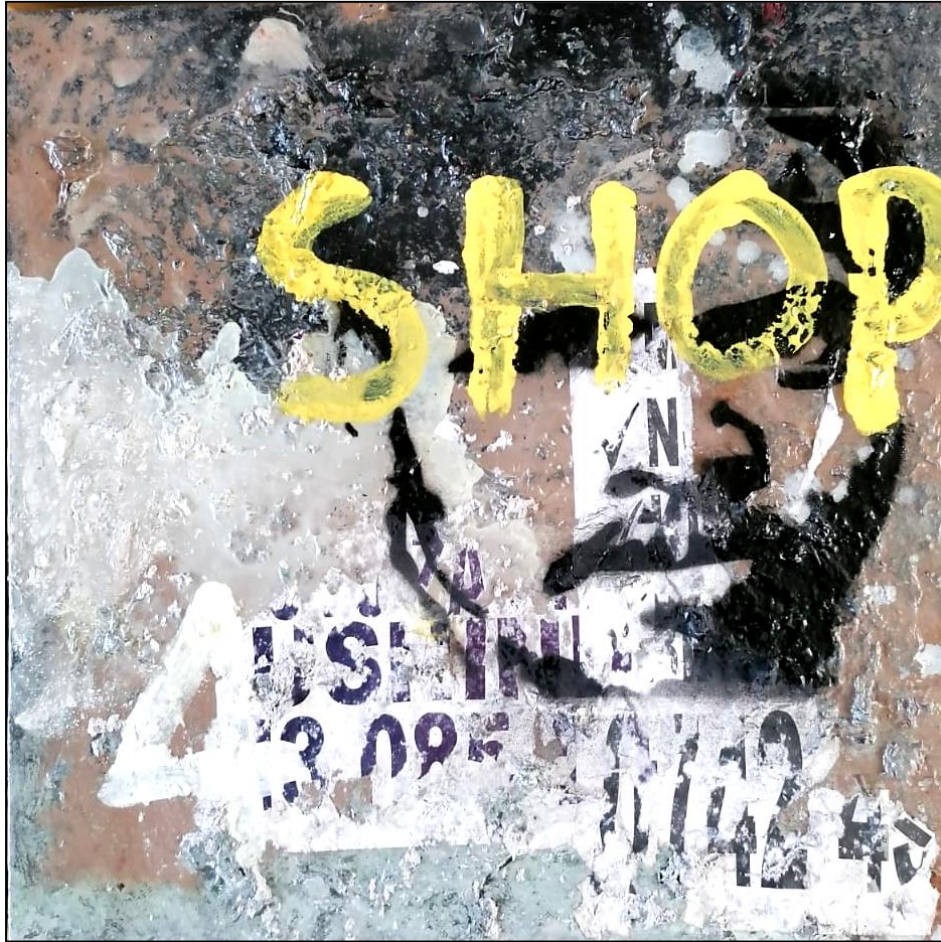

ONYIS MARTIN (KENYA)

[Back To Top](#)

The Watchers 2

Mixed Media on Canvas | 56cm x 60cm

USD 1,250

The Watchers 3

Mixed Media on Canvas | 56cm x 60cm

USD 1,250