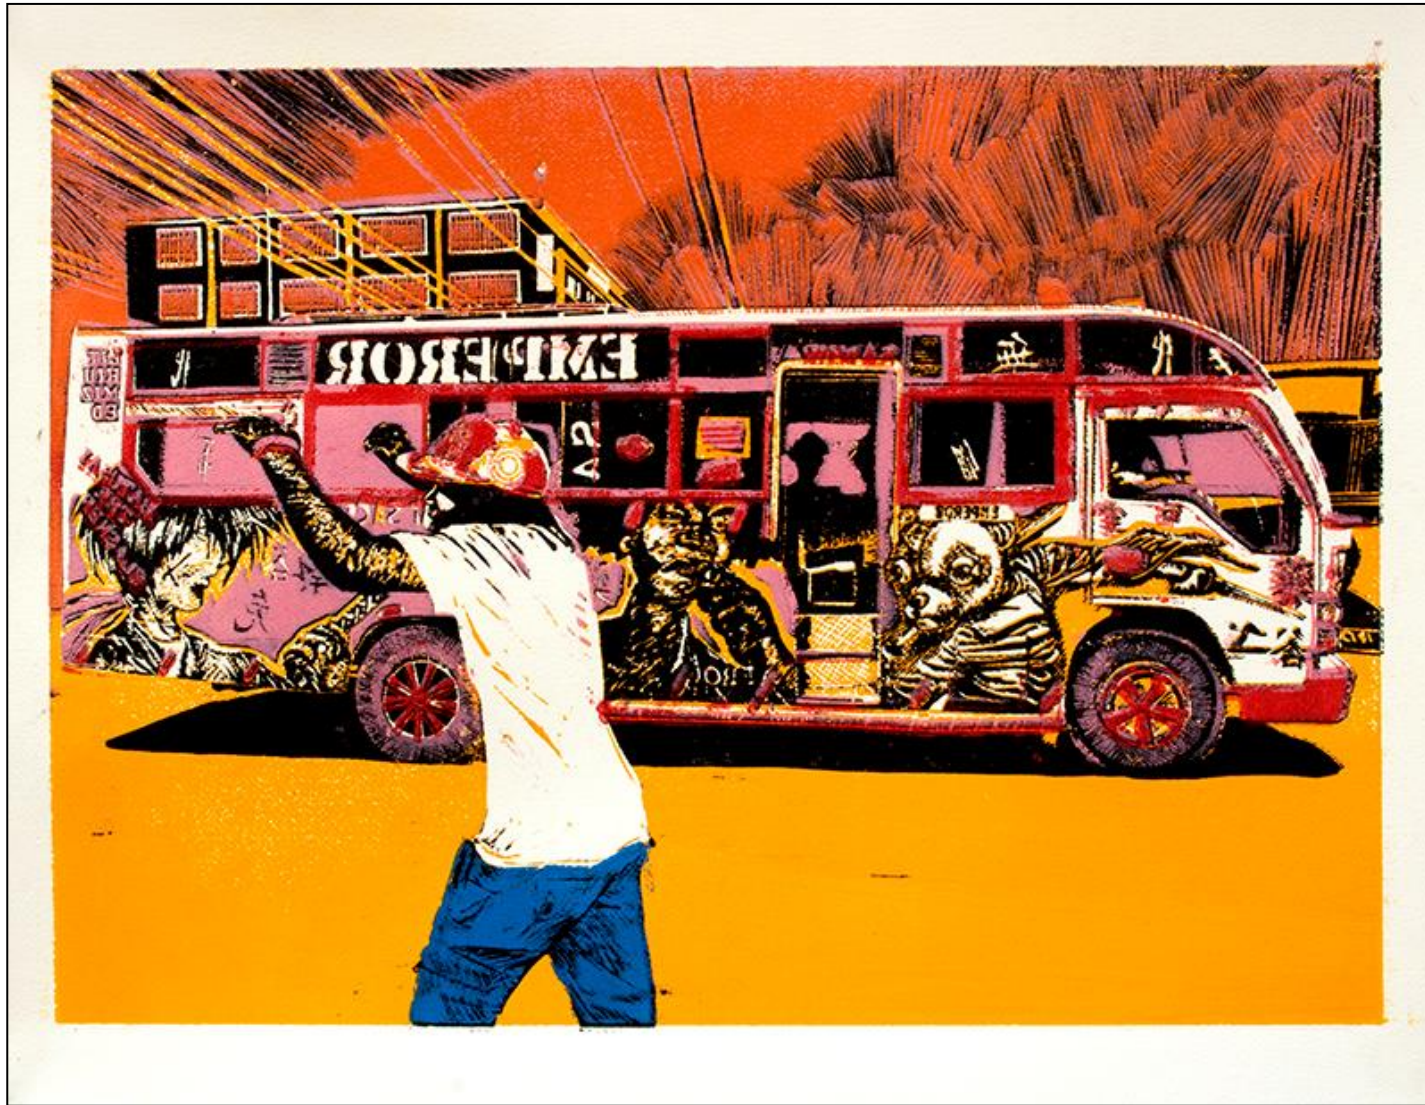

DENNIS MURAGURI (KENYA)

[Back To Top](#)

Emperor Oromats Sacco
Woodcut Print | 58cm x 42cm
USD 1,800

Kifaru Rongai Sacco
Woodcut Print | 58cm x 42cm
USD 1,800

Kifaru 2

Woodcut Print | 77cm x 62cm

USD 3,000

EVANS YEGON (KENYA)