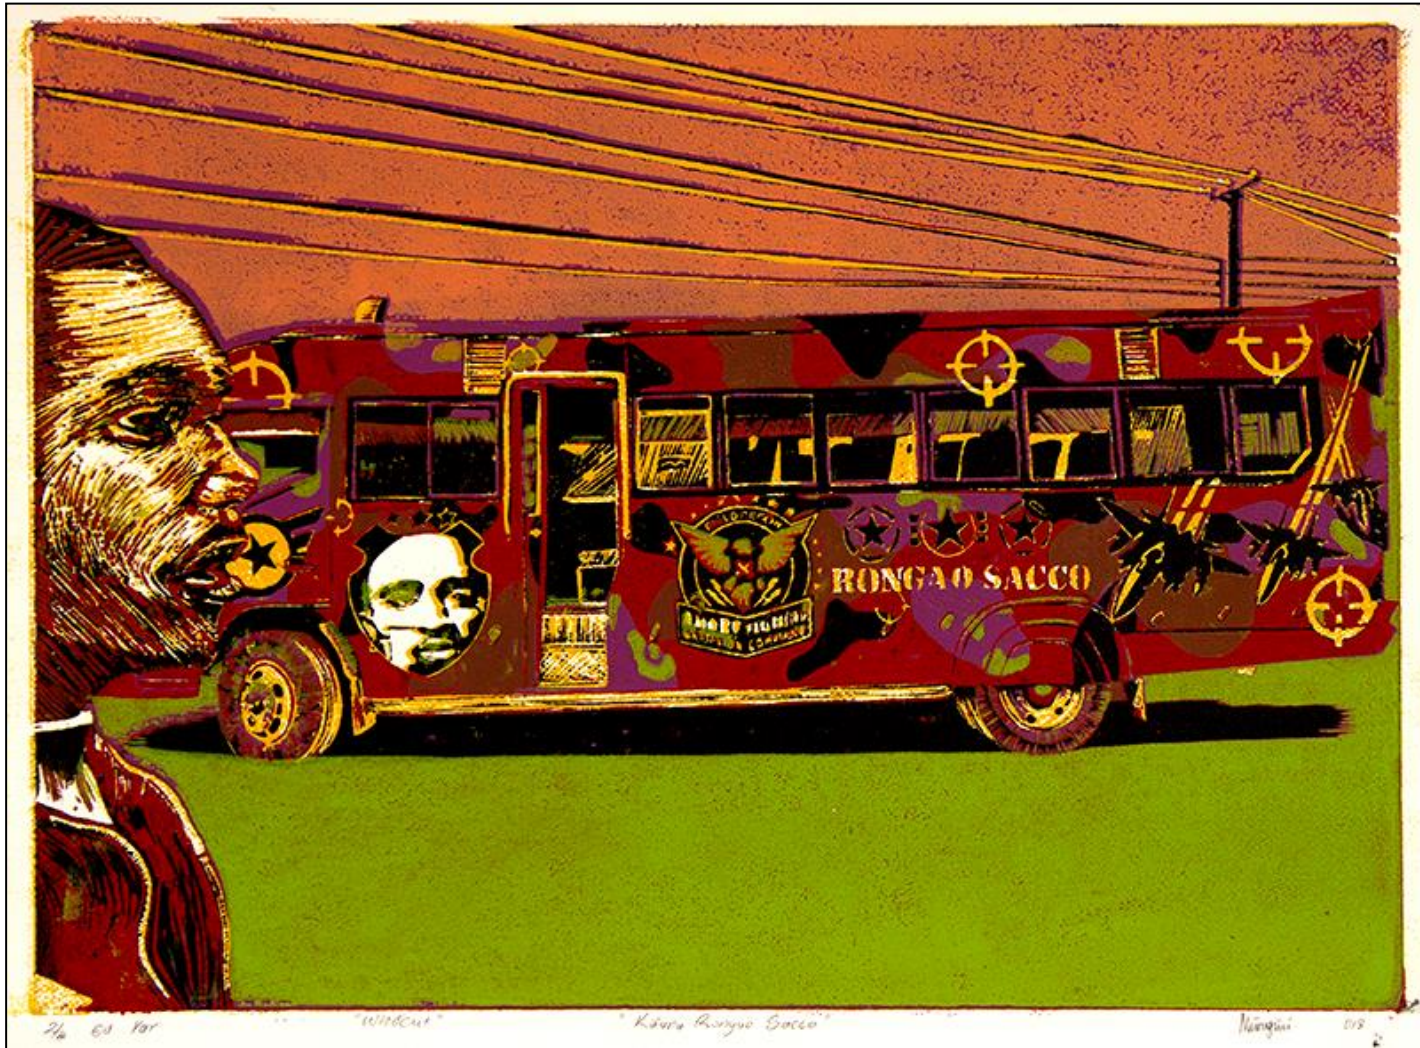

DENNIS MURAGURI (KENYA)

[Back To Top](#)

Emperor Oromats Sacco
Woodcut Print | 58cm x 42cm
USD 1,800

Kifaru Rongai Sacco
Woodcut Print | 58cm x 42cm
USD 1,800

Kifaru 2

Woodcut Print | 77cm x 62cm

USD 3,000

EVANS YEGON (KENYA)