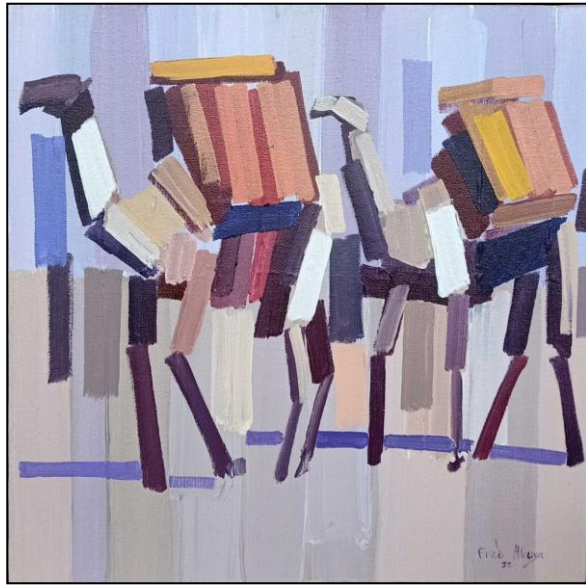

[Back To Top](#)

Sugarcane Vendor

Acrylic on Canvas | 80cm x 90cm

USD 900

Sunglasses

Acrylic on Canvas | 70cm x 80cm

USD 750

Tethered

Acrylic on Canvas | 56cm x 58cm

USD 600

Boda Boda

Acrylic on Canvas | 87cm x 100cm

USD 1,200

Kitenge Portrait

Acrylic on Canvas | 70cm x 70cm

USD 900

FRED ABUGA (KENYA)

[Back To Top](#)

Camels on the Beach Triptych
Acrylics on Canvas | 120cm x 40cm
USD 1,790

NADIA KISSEL (RUSSIA/KENYA)

[Back To Top](#)

Conversation
Acrylics on Water Colour Paper | 24cm x 20cm
USD 390